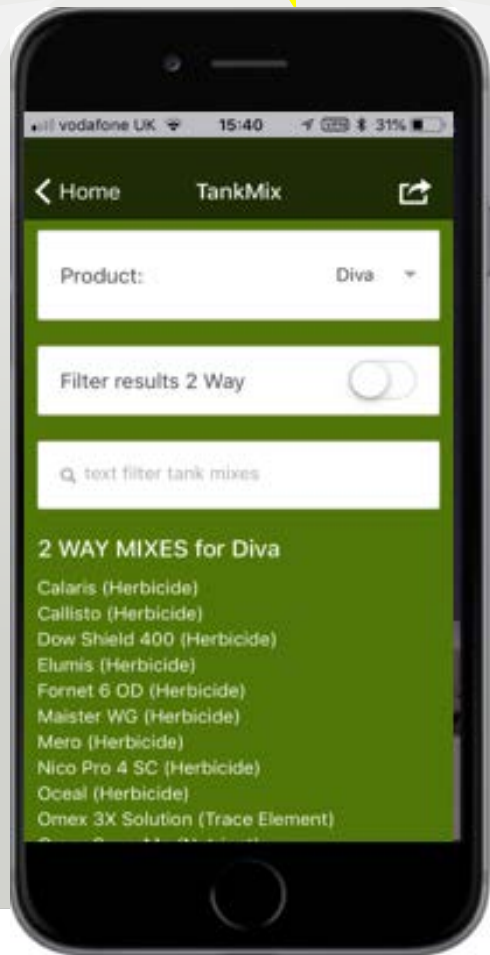

NEW

Belchim Crop Protection Tank Mix App

- Search for physical tank mix compatibilities
- Filter by product
- Filter for 2-way or 3-way mixes
- Email results

iOS

Android